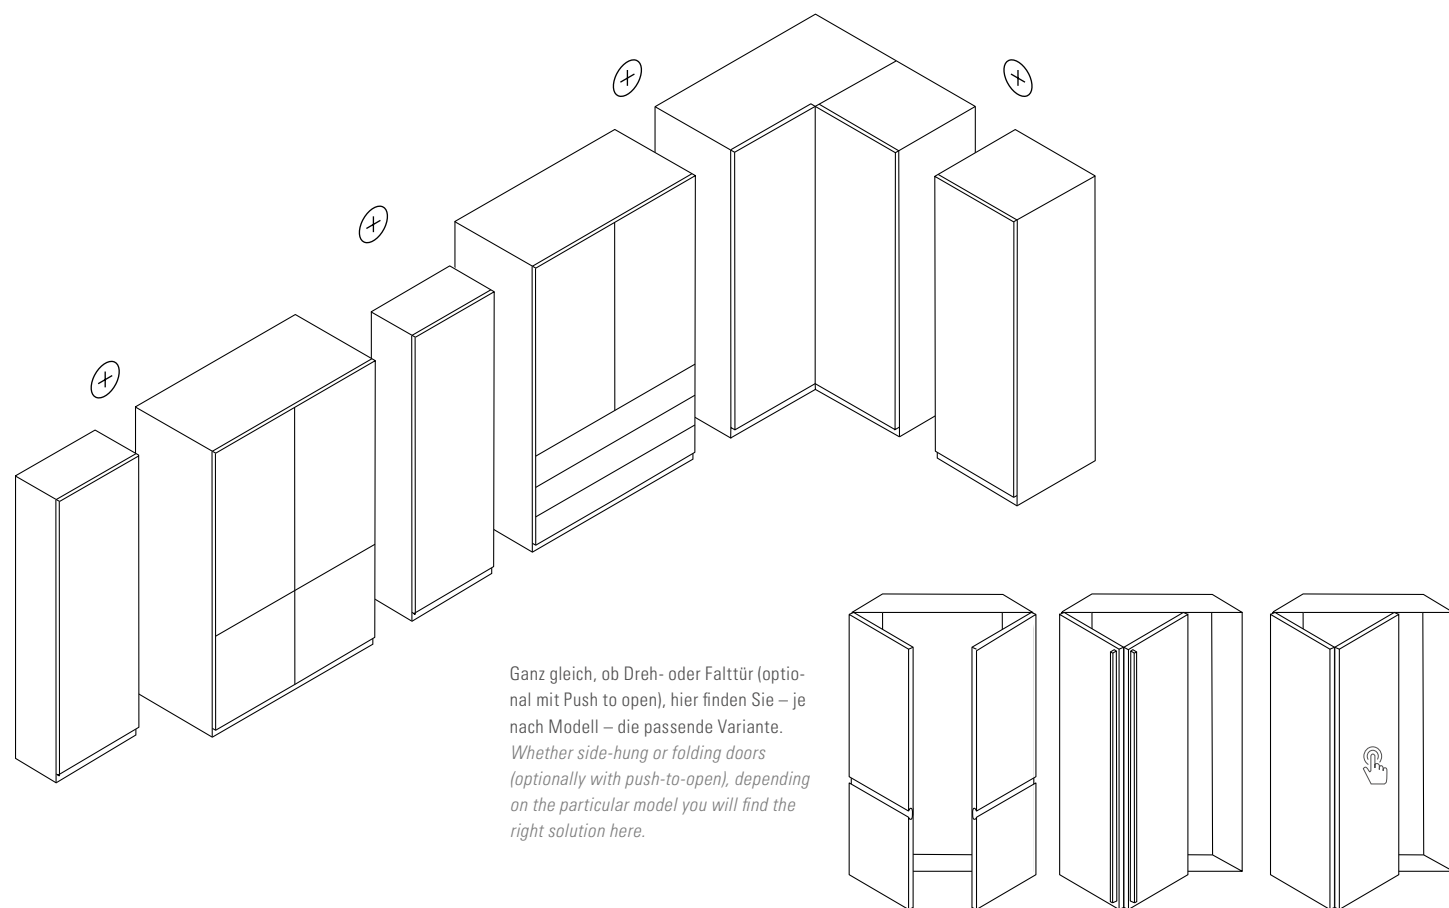

The wardrobe elements act as basic and add-on elements, and we automatically add the required centre panels and outer sides (the centre panel is 3.7 cm thick). With in-fills between two walls, please allow an additional 2 cm in your planning for the ideal installation.