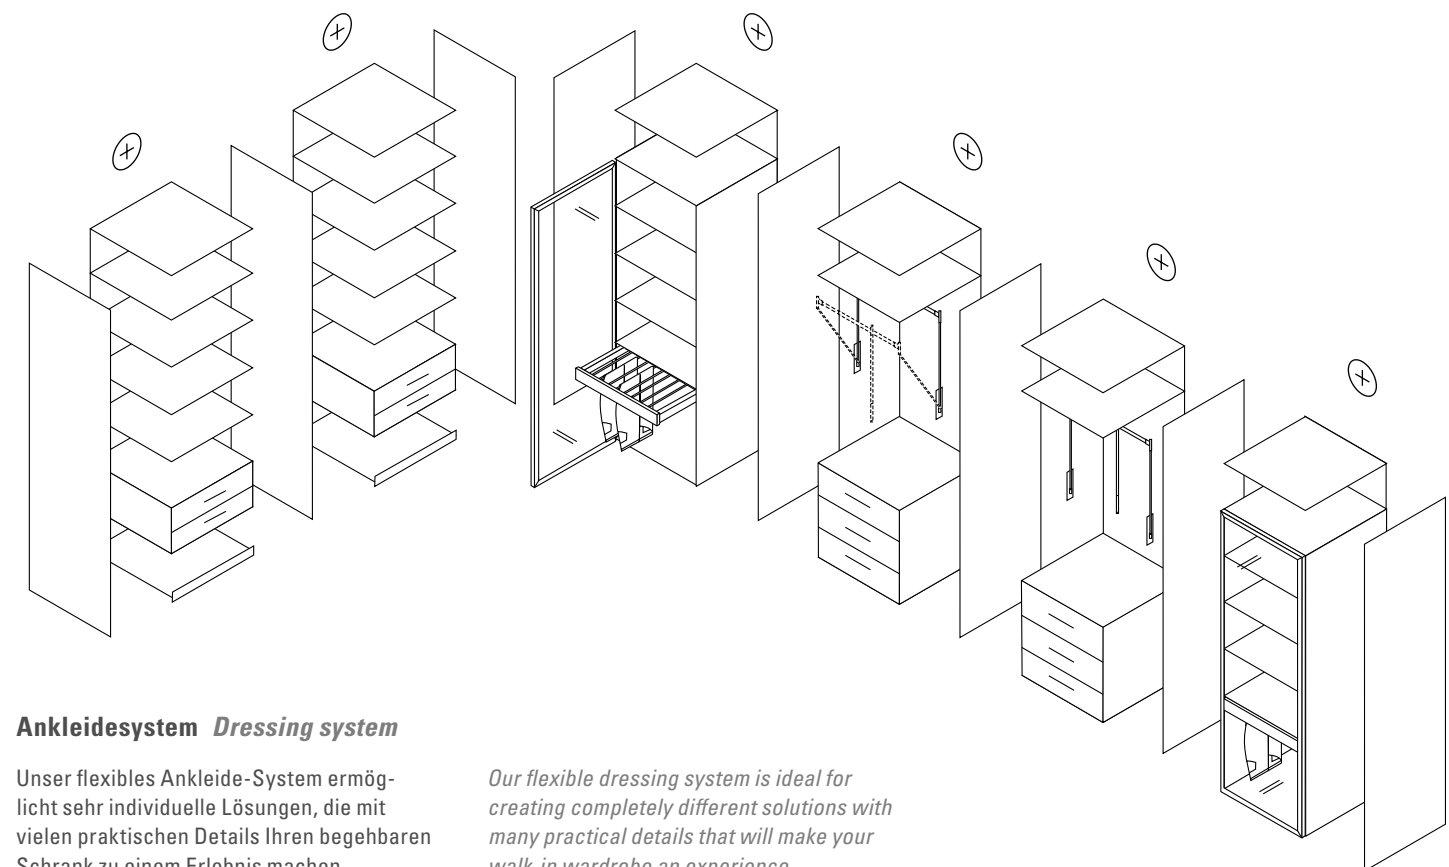

The wardrobe elements act as basic and add-on elements, and we automatically add the required centre panels and outer sides (the centre panel is 3.7 cm thick). With in-fills between two walls, please allow an additional 2 cm in your planning for the ideal installation.